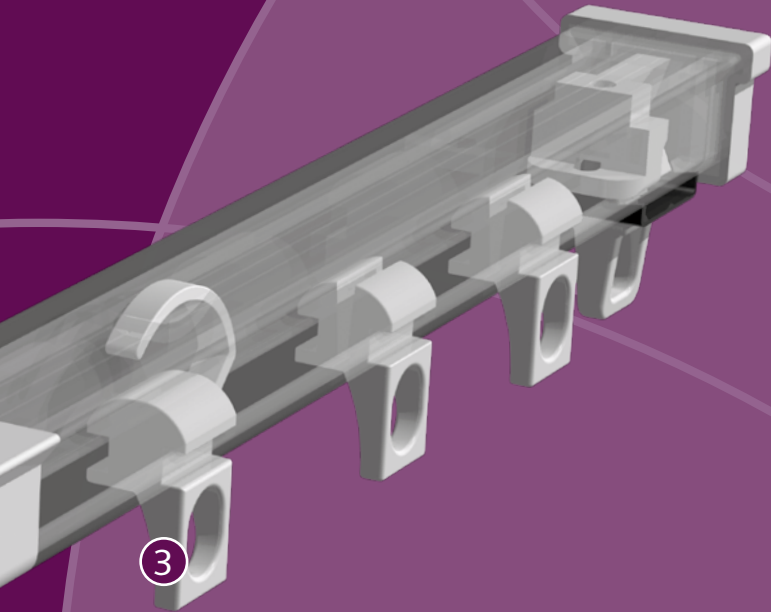

Easy installation
click - position - tighten

clickable carrier

25 mm (1")

- ① KS track
- ② Carrier
- ③ Stop Carrier
- ④ Twist End Stop
- ⑤ Twist End Stop with cap

Mounting Brackets

Wall bracket
3,5 cm (1,4")
6 cm (2,4")

A) Min. 10 cm (4")

A) Min. 15 cm (6")

Other brackets are available. Brackets need to be placed every 60 cm (24").

Smart Click Ceiling Bracket

Aluminium Wall bracket single

A) 7,5 cm (3") : B) 6,3 cm (2,5")
A) 10 cm (4") : B) 8,8 cm (3,5")

**Smart Klick Cover
Cap Alu Wall
Bracket Universal**

Aluminium Wall bracket double

A) 15 cm (6") : B) 9,2 cm (3,6"), C) 4,5 cm (1,8")
A) 20 cm (8") : B) 9,2 cm (3,6"), C) 9,5 cm (3,7")

Aluminium Wall bracket triple
25 cm (10")