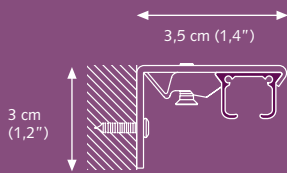

Profile

- Shown actual size 1:1.
- Aluminium Extrusion.
- Weight: 150 grams per meter (1.62 ounce per ft.).
- Dimensions: 14 mm x 20 mm (0,6" x 0,8").
- KS Recess: 12,5 mm x 21 mm (0,5" x 0,8")

For use in

Easy installation
click - position - tighten

clickable carrier

25 mm (1")

- ① KS track
- ② Carrier
- ③ Stop Carrier
- ④ Twist End Stop
- ⑤ Twist End Stop with cap

Mounting Brackets

Wall bracket
3,5 cm (1,4")
6 cm (2,4")

A) Min. 10 cm (4")

A) Min. 15 cm (6")

Other brackets are available. Brackets need to be placed every 60 cm (24").

Smart Click Ceiling Bracket

Aluminium Wall bracket single

A) 7,5 cm (3") : B) 6,3 cm (2,5")
A) 10 cm (4") : B) 8,8 cm (3,5")

**Smart Klick Cover
Cap Alu Wall
Bracket Universal**

Aluminium Wall bracket double

A) 15 cm (6") : B) 9,2 cm (3,6"), C) 4,5 cm (1,8")
A) 20 cm (8") : B) 9,2 cm (3,6"), C) 9,5 cm (3,7")

Aluminium Wall bracket triple
25 cm (10")