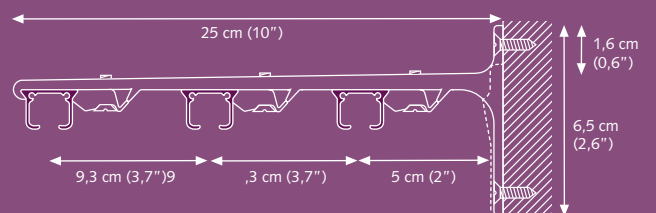

Profile

- Shown actual size 1:1.
- Aluminium Extrusion.
- Weight: 150 grams per meter (1.62 ounce per ft.).
- Dimensions: 14 mm x 20 mm (0,6" x 0,8").
- KS Recess: 12,5 mm x 21 mm (0,5" x 0,8")

For use in

Easy installation
click - position - tighten

clickable carrier

25 mm (1")

- ① KS track
- ② Carrier
- ③ Stop Carrier
- ④ Twist End Stop
- ⑤ Twist End Stop with cap

Mounting Brackets

Wall bracket
3,5 cm (1,4")
6 cm (2,4")

A) Min. 10 cm (4")

A) Min. 15 cm (6")

Other brackets are available. Brackets need to be placed every 60 cm (24").

Smart Click Ceiling Bracket

Aluminium Wall bracket single

A) 7,5 cm (3") : B) 6,3 cm (2,5")
A) 10 cm (4") : B) 8,8 cm (3,5")

**Smart Klick Cover
Cap Alu Wall
Bracket Universal**

Aluminium Wall bracket double

A) 15 cm (6") : B) 9,2 cm (3,6"), C) 4,5 cm (1,8")
A) 20 cm (8") : B) 9,2 cm (3,6"), C) 9,5 cm (3,7")

Aluminium Wall bracket triple
25 cm (10")