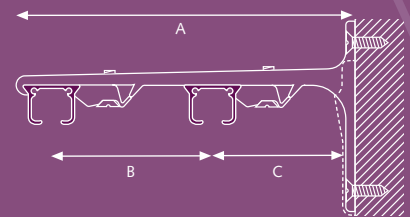

Easy installation
click - position - tighten

clickable carrier

25 mm (1")

- ① KS track
- ② Carrier
- ③ Stop Carrier
- ④ Twist End Stop
- ⑤ Twist End Stop with cap

Mounting Brackets

Wall bracket
3,5 cm (1,4")
6 cm (2,4")

A) Min. 10 cm (4")

A) Min. 15 cm (6")

Other brackets are available. Brackets need to be placed every 60 cm (24").

Smart Click Ceiling Bracket

Aluminium Wall bracket single

A) 7,5 cm (3") : B) 6,3 cm (2,5")
A) 10 cm (4") : B) 8,8 cm (3,5")

**Smart Klick Cover
Cap Alu Wall
Bracket Universal**

Aluminium Wall bracket double

A) 15 cm (6") : B) 9,2 cm (3,6"), C) 4,5 cm (1,8")
A) 20 cm (8") : B) 9,2 cm (3,6"), C) 9,5 cm (3,7")

Aluminium Wall bracket triple
25 cm (10")

Colours available from stock:

Complete the art.nr. with the indicated colour-code

00 Transparent	03 Silver	11 Cream	22 Blue
01 White	05 Brown	12 Beige	23 Yellow
02 Gold	06 Black	21 Red	24 Green

KS Track 10010..00 cm
Aluminium extrusion, powder coated, lubricated. Colour 01: 3 m. (9'10")
Colours 01, 03, 05: 4 m. (13'1"), 5 m. (16'4"), 6 m. (19'8"), 7 m. (23').