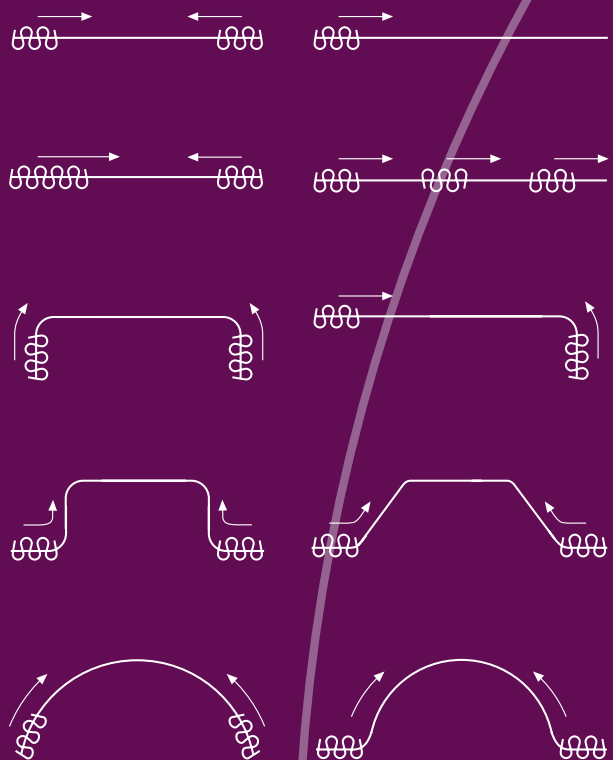

Applications