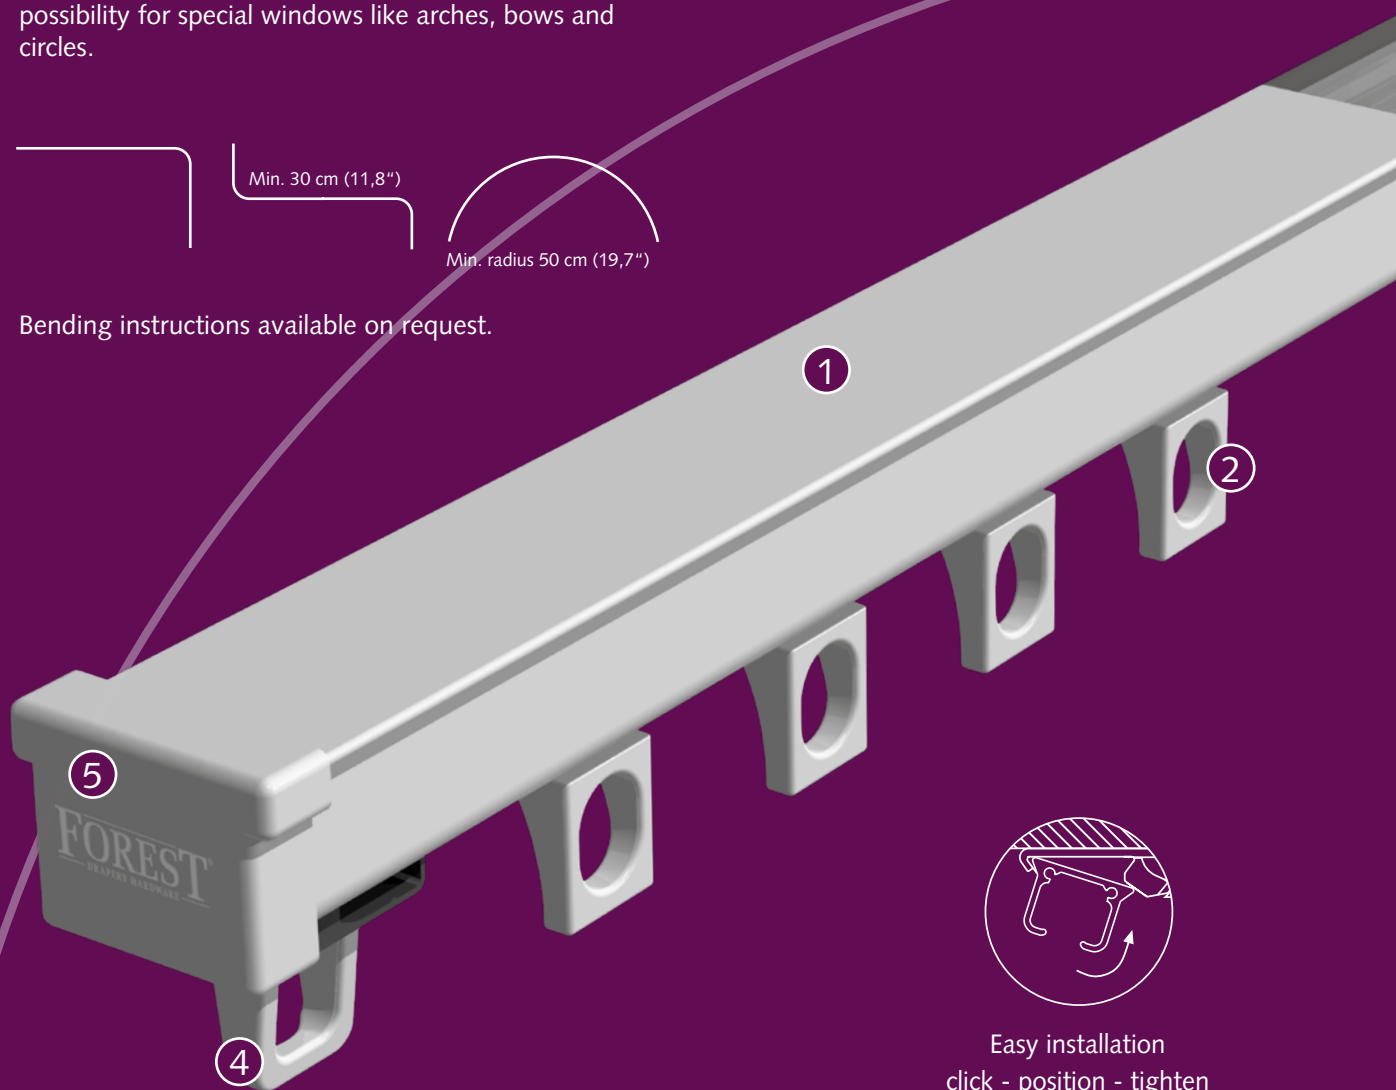

Hotels - offices - schools - healthcare - residences - boats - campers - planes or at any location where an efficient hand drawn system is required.

Applications

Special window decoration

Special bends

Bending/curving

The track can be curved and reversed curved using a 10 cm (4") radius. Additionally there is a curving possibility for special windows like arches, bows and circles.

Bending instructions available on request.