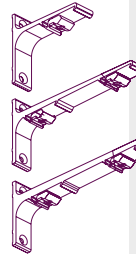

Suspension Bracket Clip 1016901000
To be used in combination with the Suspension Ceiling Bracket 50/box

Smart Klick Wall Bracket 50/box
 3,5 cm (1,4") and 6 cm (2,4"). 10202..035
 "Klicks" onto track, powder coated. 10202..060
 One screw attachment. For light weight use only. Colours: 01, 03.

Smart Klick Wall Bracket 10202.. ... mm
 "Klicks" onto track. 20/box
 10 cm (4"), 12,5 cm (5"), 15/box
 15 cm (6"), 20 cm (8"), 10/box
 25 cm (10") and 30 cm (12") with support.

15 cm (6"), 20 cm (8") 10206.. ... mm
 Double track. 15/box
 For light weight use only.
 Colours: 01, 03.

Adjustable Wall bracket 10208..115
 Smart Klick, adjustable single from 7,5 100/box
 cm (3") to 11,5 cm (4.5")
 Colours: 01, 03.

Double from 6,5 cm (2,5") to 10208..195
 10 cm (4") - 15 cm (6") 50/box
 to 19,5 cm (7,5")
 Colours: 01, 03.

Aluminium Wall bracket 10203.. ... mm
 Smart Klick, powder coated.
 Colours: 01, 03.

7,5 cm single (3") 20/box
 10 cm single (4") 20/box
 15 cm double (6") 15/box
 20 cm double (8") 15/box
 25 cm triple (10") 10/box