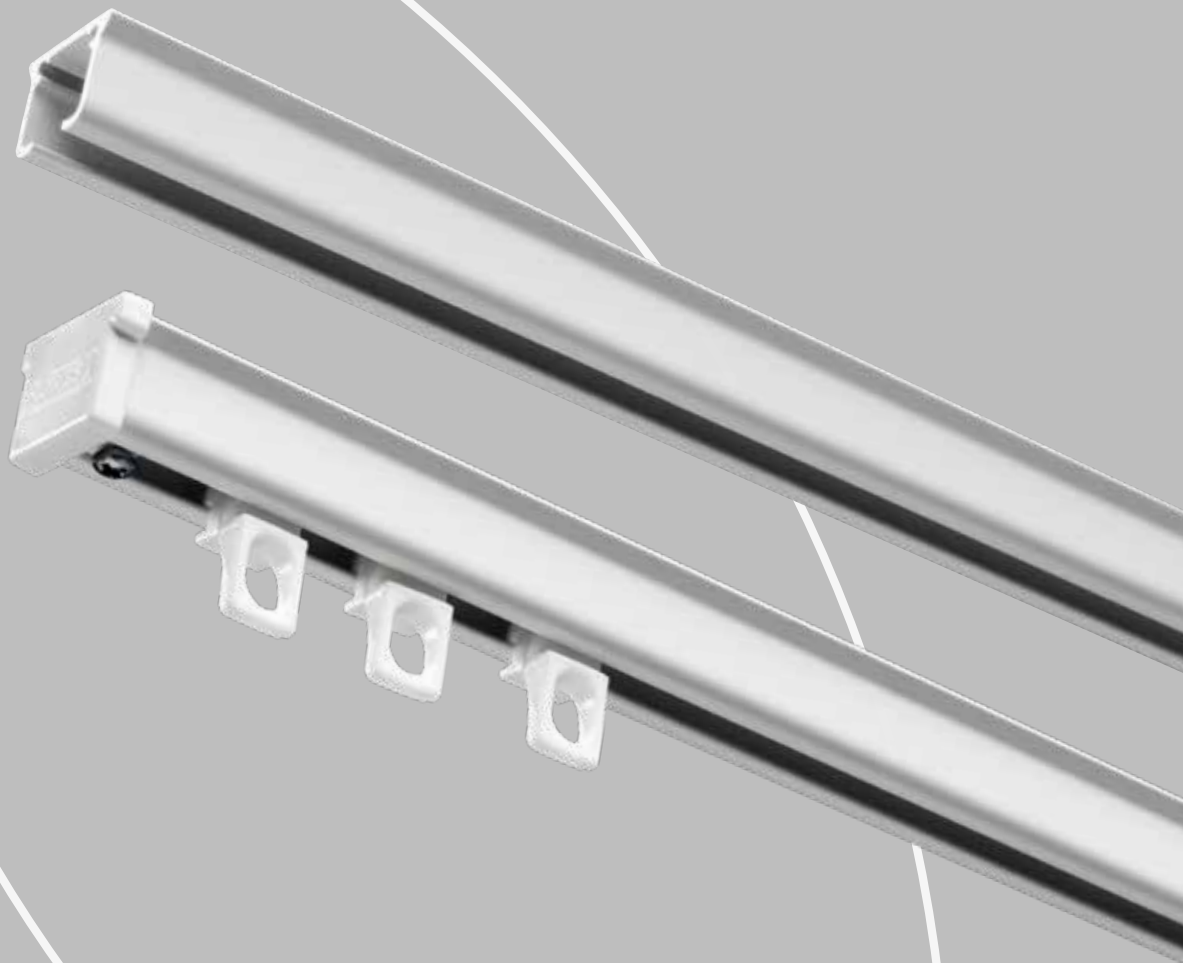

FOREST[®]

DRAPERY HARDWARE

KS[®]
Klick System

Product information

- Highly efficient hand drawn system for all types of medium weight draperies.
- Quick installation with "Smart Klick" brackets for wall and ceiling applications.
- Bendable; it can be curved and reversed curved using a 10 cm (4") radius or continuous curve.
- Suitable for special window decoration as circular, arch and triangle window models.
- Heavy duty clickable carriers, UV-protected, for smooth and easy traversing. Offset shape for straight hanging pleats.
- Can also be used for Forest Easyfold System and accordiafold drapery systems.
- Maximum fabric weight: 8 kg per meter (6 LBS per ft.).
- Colours available: white, gold, silver, brown, black, cream, beige, red, blue, yellow and green.
- Special colours: available on request.
- Available lengths: 3 meter (9'10"), 4 meter (13'1"), 5 meter (16'4"), 6 meter (19'8"), 7 meter (23').
- Track finish: chromated powder coated with a factory applied patented dry lubricant.

Profile

- Shown actual size 1:1.
- Aluminium Extrusion.
- Weight: 150 grams per meter (1.62 ounce per ft.).
- Dimensions: 14 mm x 20 mm (0,6" x 0,8").
- KS Recess: 12,5 mm x 21 mm (0,5" x 0,8")

For use in