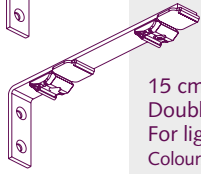

Smart Klick Double Ceiling Bracket Short 1018611000
Distance between two tracks: 45 mm (1,8") 30/box

False Ceiling Bracket (metal) 100/box
For installation on to a suspended ceiling. The track can be fixed in any angle. 4519001000

KS Klick-On Ceiling Bracket White 018301000
For concealed installation without visible brackets, light weight use only. 100/box

MTS Suspension Ceiling Bracket
Length: 1/each
10 cm (4") - 1 m (3,3') 4518201000
1 m (3,3') - 1,5 m (4,9') 4518201500

Suspension Bracket Clip 1016901000
To be used in combination with the Suspension Ceiling Bracket 50/box

Smart Klick Wall Bracket 50/box
 3,5 cm (1,4") and 6 cm (2,4"). 10202..035
 "Klicks" onto track, powder coated. 10202..060
 One screw attachment. For light weight use only. Colours: 01, 03.

Smart Klick Wall Bracket 10202.. ... mm
 "Klicks" onto track. 20/box
 10 cm (4"), 12,5 cm (5"), 15/box
 15 cm (6"), 20 cm (8"), 10/box
 25 cm (10") and 30 cm (12") with support.

15 cm (6"), 20 cm (8") 10206.. ... mm
 Double track. 15/box
 For light weight use only.
 Colours: 01, 03.