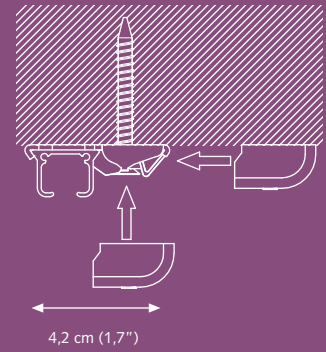

Profile

- Shown actual size 1:1.
- Aluminium Extrusion.
- Weight: 150 grams per meter (1.62 ounce per ft.).
- Dimensions: 14 mm x 20 mm (0,6" x 0,8").
- KS Recess: 12,5 mm x 21 mm (0,5" x 0,8")

For use in

A) Min. 10 cm (4")

A) Min. 15 cm (6")

Other brackets are available. Brackets need to be placed every 60 cm (24").

Smart Click Ceiling Bracket

Aluminium Wall bracket single

A) 7,5 cm (3") : B) 6,3 cm (2,5")
A) 10 cm (4") : B) 8,8 cm (3,5")

**Smart Klick Cover
Cap Alu Wall
Bracket Universal**

Aluminium Wall bracket double

A) 15 cm (6") : B) 9,2 cm (3,6"), C) 4,5 cm (1,8")
A) 20 cm (8") : B) 9,2 cm (3,6"), C) 9,5 cm (3,7")

Aluminium Wall bracket triple
25 cm (10")

Colours available from stock:

Complete the art.nr. with the indicated colour-code

00 Transparent	03 Silver	11 Cream	22 Blue
01 White	05 Brown	12 Beige	23 Yellow
02 Gold	06 Black	21 Red	24 Green

KS Track 10010..00 cm
Aluminium extrusion, powder coated, lubricated. Colour 01: 3 m. (9'10")
Colours 01, 03, 05: 4 m. (13'1"), 5 m. (16'4"), 6 m. (19'8"), 7 m. (23').