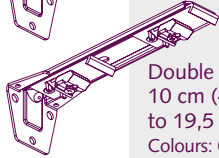

KS Klick-On Ceiling Bracket White 018301000
For concealed installation without visible brackets, light weight use only. 100/box

MTS Suspension Ceiling Bracket
Length: 1/each
10 cm (4") - 1 m (3,3') 4518201000
1 m (3,3') - 1,5 m (4,9') 4518201500

Suspension Bracket Clip 1016901000
To be used in combination with the Suspension Ceiling Bracket 50/box

Smart Klick Wall Bracket 50/box
 3,5 cm (1,4") and 6 cm (2,4"). 10202..035
 "Klicks" onto track, powder coated. 10202..060
 One screw attachment. For light weight use only. Colours: 01, 03.

Smart Klick Wall Bracket 10202.. ... mm
 "Klicks" onto track. 20/box
 10 cm (4"), 12,5 cm (5"), 15/box
 15 cm (6"), 20 cm (8"), 10/box
 25 cm (10") and 30 cm (12") with support.

15 cm (6"), 20 cm (8") 10206.. ... mm
 Double track. 15/box
 For light weight use only.
 Colours: 01, 03.

Adjustable Wall bracket 10208..115
 Smart Klick, adjustable single from 7,5 100/box
 cm (3") to 11,5 cm (4.5")
 Colours: 01, 03.

Double from 6,5 cm (2,5") to 10208..195
 10 cm (4") - 15 cm (6") 50/box
 to 19,5 cm (7,5")
 Colours: 01, 03.