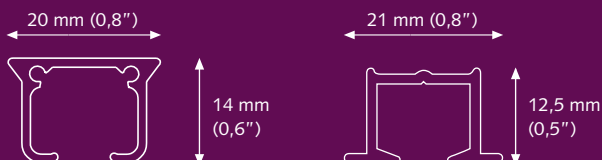

FOREST[®]

DRAPERY HARDWARE

KS[®]
Klick System

Product information

- Highly efficient hand drawn system for all types of medium weight draperies.
- Quick installation with "Smart Klick" brackets for wall and ceiling applications.
- Bendable; it can be curved and reversed curved using a 10 cm (4") radius or continuous curve.
- Suitable for special window decoration as circular, arch and triangle window models.
- Heavy duty clickable carriers, UV-protected, for smooth and easy traversing. Offset shape for straight hanging pleats.
- Can also be used for Forest Easyfold System and accordiafold drapery systems.
- Maximum fabric weight: 8 kg per meter (6 LBS per ft.).
- Colours available: white, gold, silver, brown, black, cream, beige, red, blue, yellow and green.
- Special colours: available on request.
- Available lengths: 3 meter (9'10"), 4 meter (13'1"), 5 meter (16'4"), 6 meter (19'8"), 7 meter (23').
- Track finish: chromated powder coated with a factory applied patented dry lubricant.

Profile

- Shown actual size 1:1.
- Aluminium Extrusion.
- Weight: 150 grams per meter (1.62 ounce per ft.).
- Dimensions: 14 mm x 20 mm (0,6" x 0,8").
- KS Recess: 12,5 mm x 21 mm (0,5" x 0,8")

For use in